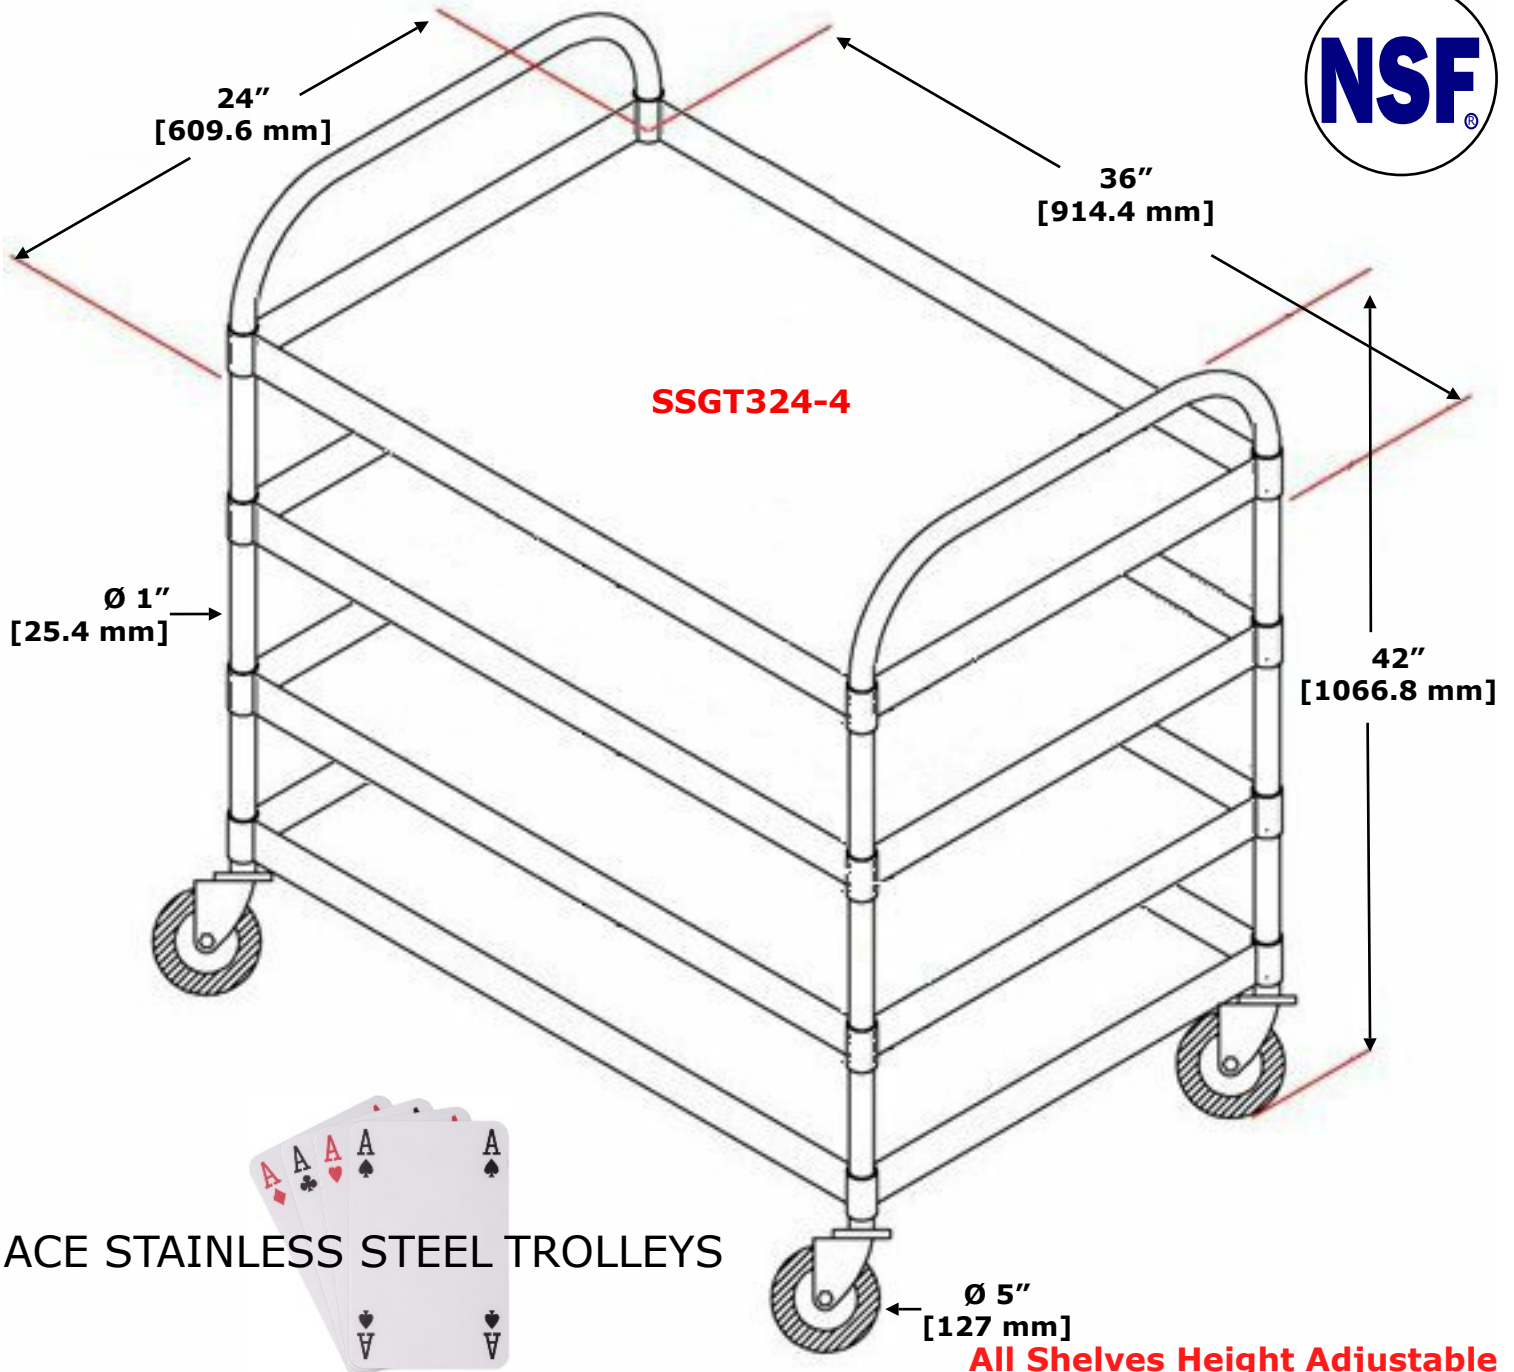

## SSGT - trolley - 18 gauge 304 stainless steel

ACE STAINLESS STEEL TROLLEYS

All Shelves Height Adjustable

**AMERICAN  
CATERING  
EQUIPMENT**

AMERICAN CATERING EQUIPMENT (UK) LIMITED  
5 CHANTRY COURT  
SOVEREIGN WAY  
CHESTER WEST  
CHESTER CH1 4QN  
UNITED KINGDOM  
TELEPHONE: 44 (0) 1244 381281  
FAX: 44 (0) 1244 381700  
OFFICE: FSE@ACE-UK.COM  
PARTS: PARTS@ACE-UK.COM  
WEBSITE: WWW.ACE-UK.COM

## SSGT - trolley - 18 gauge 304 stainless steel

All Shelves Height Adjustable

Both Trolleys Have Same Overall Dimensions

ACE STAINLESS STEEL TROLLEYS

**AMERICAN  
CATERING  
EQUIPMENT**

AMERICAN CATERING EQUIPMENT (UK) LIMITED  
5 CHANTRY COURT  
SOVEREIGN WAY  
CHESTER WEST  
CHESTER CH1 4QN  
UNITED KINGDOM  
TELEPHONE: 44 (0) 1244 381281  
FAX: 44 (0) 1244 381700  
OFFICE: FSE@ACE-UK.COM  
PARTS: PARTS@ACE-UK.COM  
WEBSITE: WWW.ACE-UK.COM