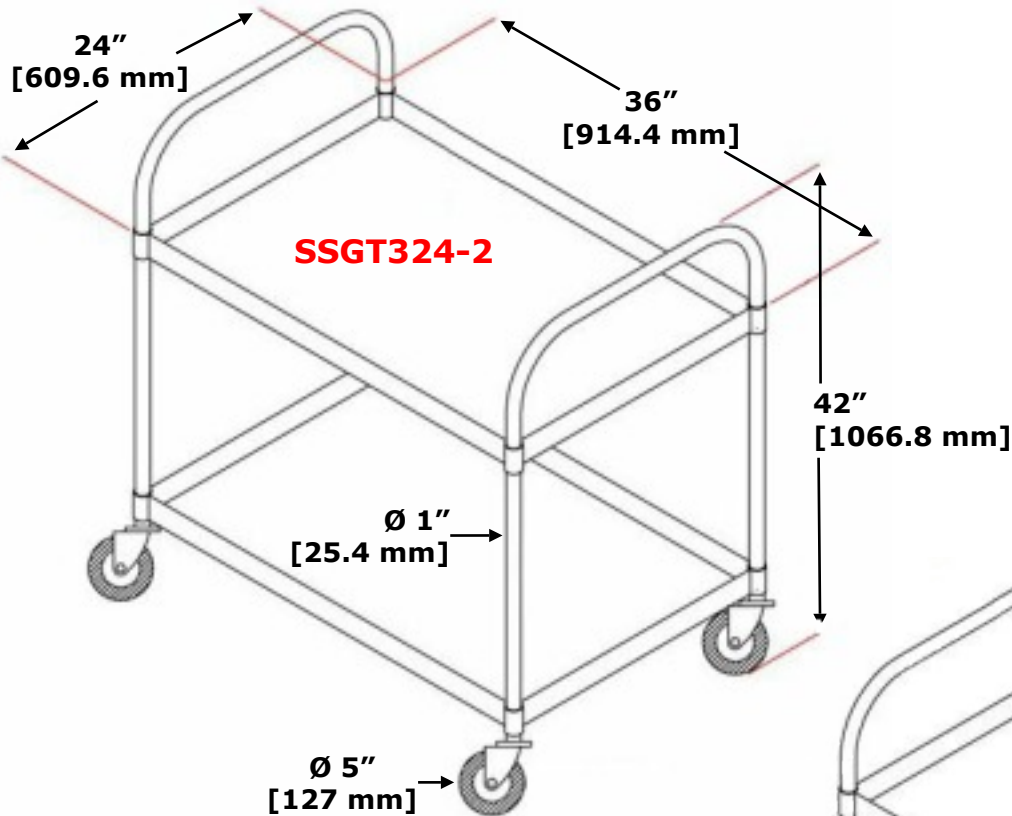

## SSGT - trolley - 18 gauge 304 stainless steel

ACE STAINLESS STEEL TROLLEYS

All Shelves Height Adjustable

**AMERICAN  
CATERING  
EQUIPMENT**

AMERICAN CATERING EQUIPMENT (UK) LIMITED  
5 CHANTRY COURT  
SOVEREIGN WAY  
CHESTER WEST  
CHESTER CH1 4QN  
UNITED KINGDOM  
TELEPHONE: 44 (0) 1244 381281  
FAX: 44 (0) 1244 381700  
OFFICE: FSE@ACE-UK.COM  
PARTS: PARTS@ACE-UK.COM  
WEBSITE: WWW.ACE-UK.COM

## SSGT - trolley - 18 gauge 304 stainless steel

All Shelves Height Adjustable

Both Trolleys Have Same Overall Dimensions

ACE STAINLESS STEEL TROLLEYS

**AMERICAN  
CATERING  
EQUIPMENT**

AMERICAN CATERING EQUIPMENT (UK) LIMITED  
5 CHANTRY COURT  
SOVEREIGN WAY  
CHESTER WEST  
CHESTER CH1 4QN  
UNITED KINGDOM  
TELEPHONE: 44 (0) 1244 381281  
FAX: 44 (0) 1244 381700  
OFFICE: FSE@ACE-UK.COM  
PARTS: PARTS@ACE-UK.COM  
WEBSITE: WWW.ACE-UK.COM