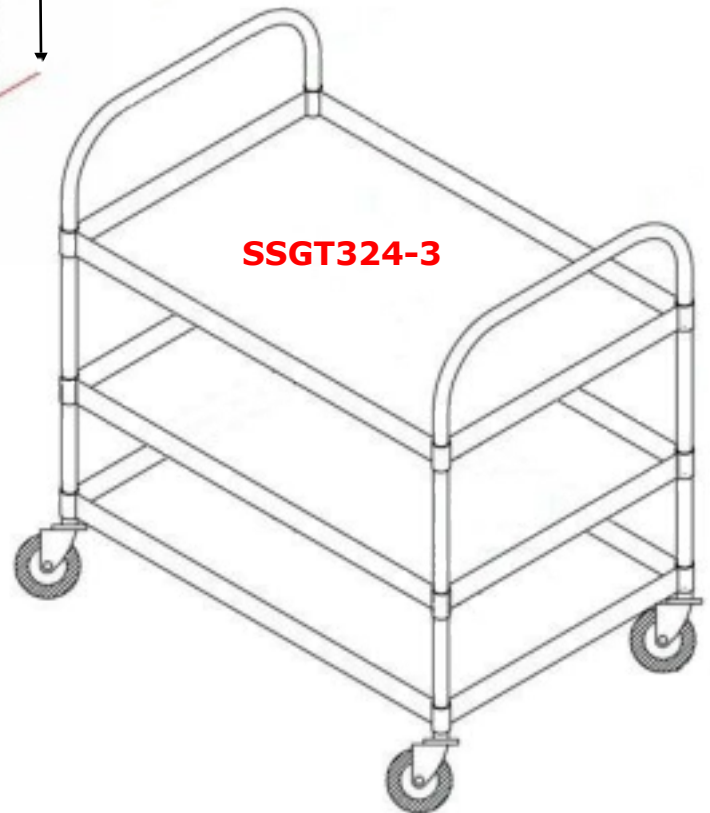

BUILT STRONG - BUILT TOUGH

STAINLESS STEEL EQUIPMENT

WWW.ACE-UK.COM

HEAVY DUTY
INDUSTRIAL
COMMERCIAL
MEDICAL
VETERINARY
RETAIL
WHOLESALE

SSGT - trolley - 18 gauge 304 stainless steel