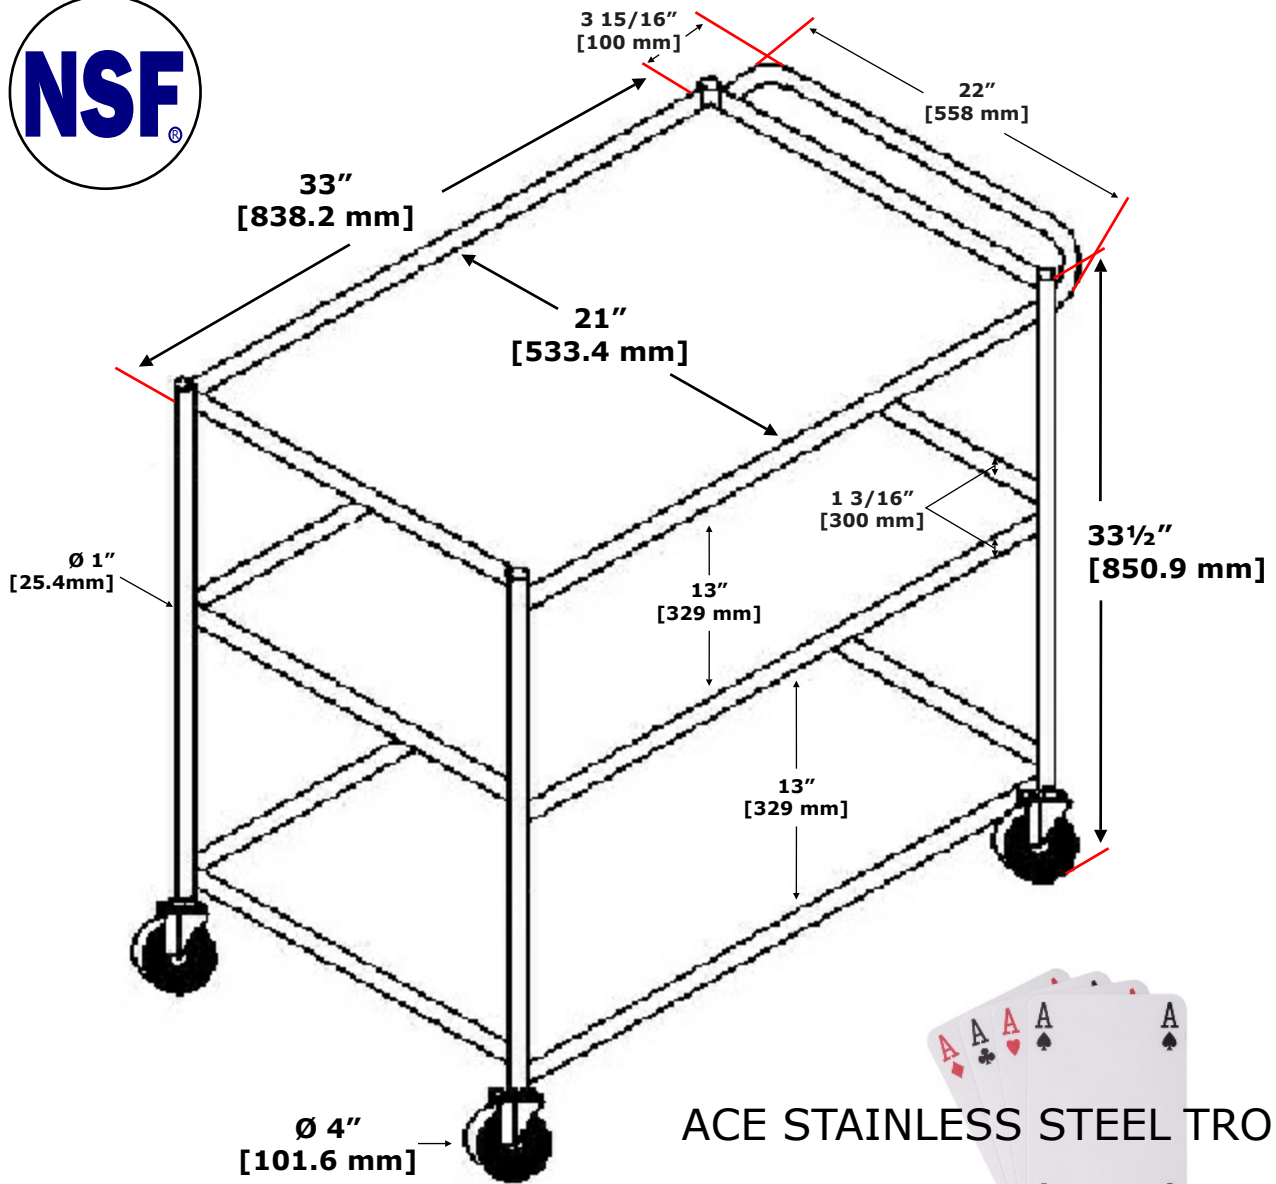

BUILT STRONG - BUILT TOUGH

STAINLESS STEEL EQUIPMENT

WWW.ACE-UK.COM

HEAVY DUTY
INDUSTRIAL
COMMERCIAL
MEDICAL
VETERINARY
RETAIL
WHOLESALE

SST2133 - three tier universal trolley 430 stainless steel

ACE STAINLESS STEEL TROLLEYS