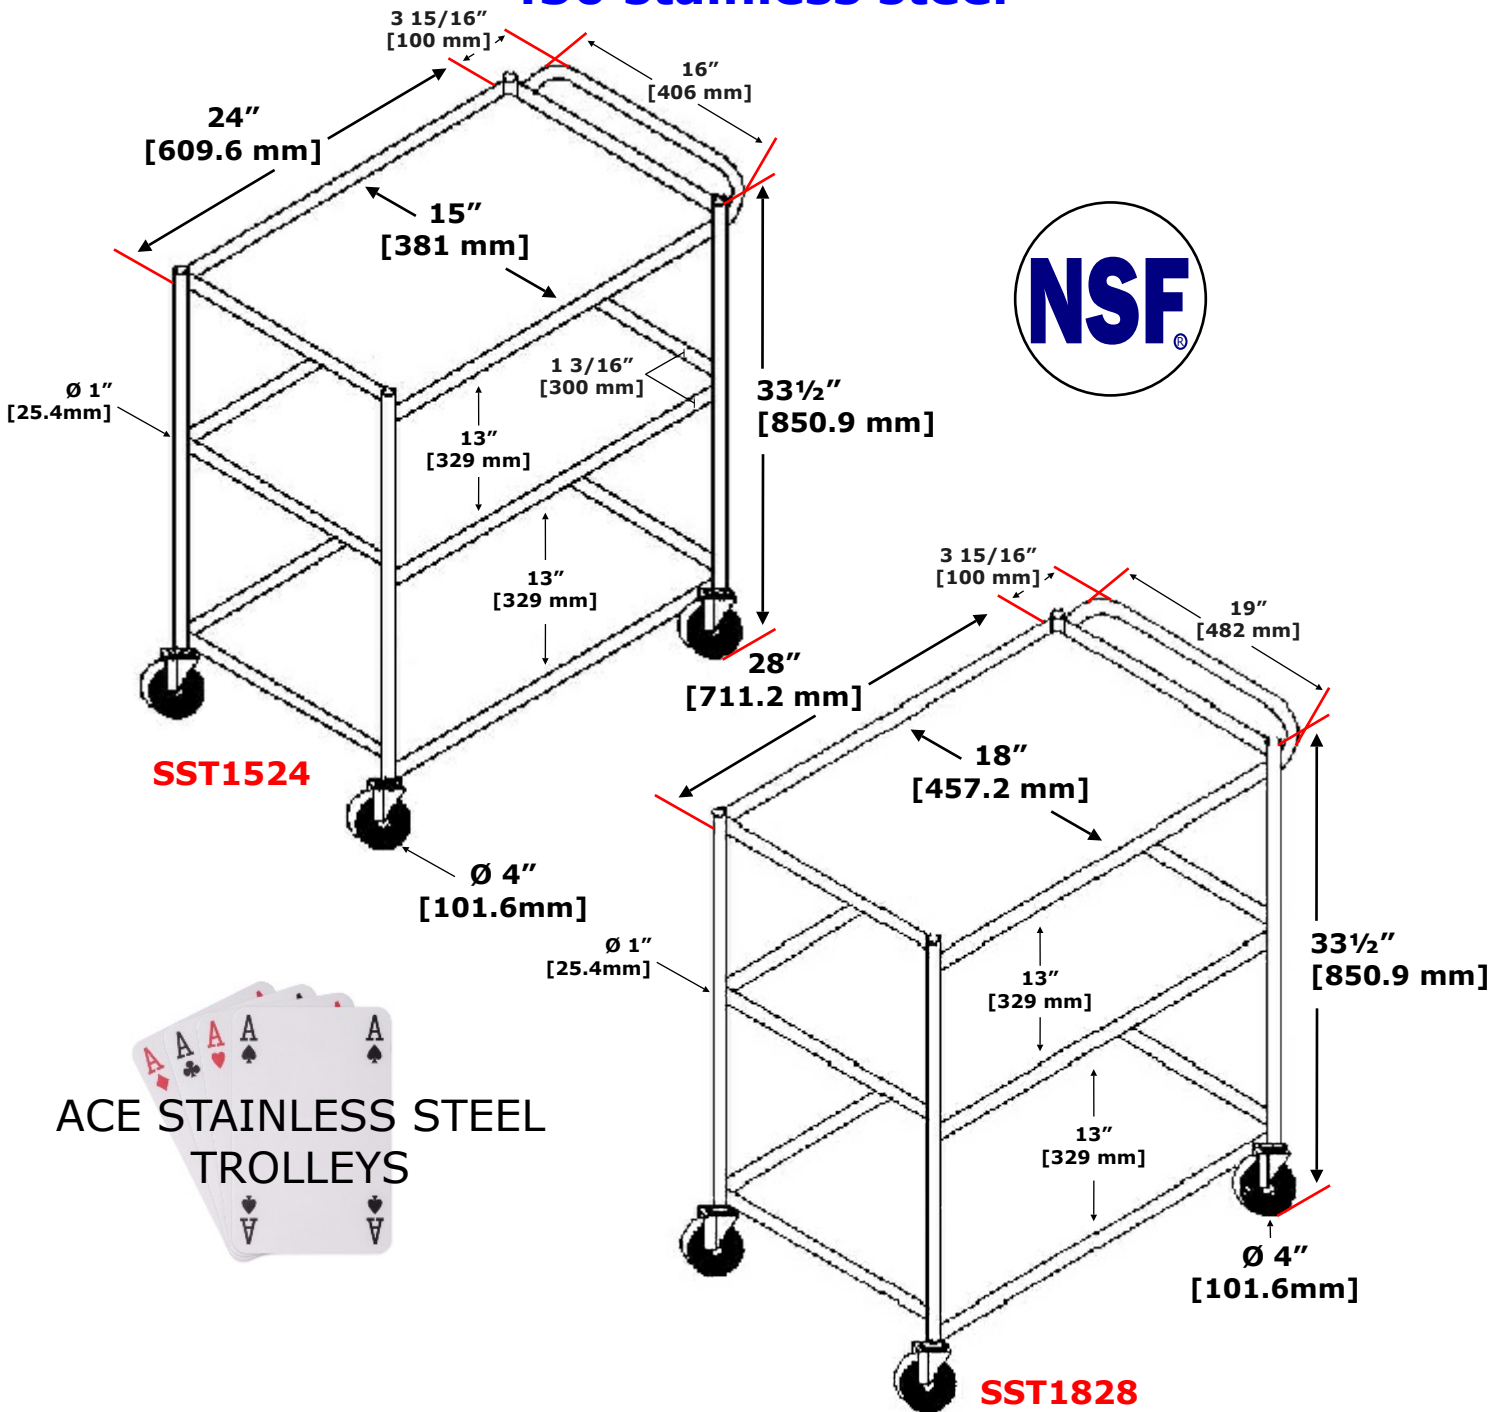

BUILT STRONG - BUILT TOUGH

STAINLESS STEEL EQUIPMENT

WWW.ACE-UK.COM

HEAVY DUTY
INDUSTRIAL
COMMERCIAL
MEDICAL
VETERINARY
RETAIL
WHOLESALE

SST1524 SST1828 - three tier trolley 430 stainless steel

ACE STAINLESS STEEL
TROLLEYS

BUILT STRONG - BUILT TOUGH

STAINLESS STEEL EQUIPMENT

WWW.ACE-UK.COM

HEAVY DUTY
INDUSTRIAL
COMMERCIAL
MEDICAL
VETERINARY
RETAIL
WHOLESALE

SST2133 - three tier universal trolley 430 stainless steel

ACE STAINLESS STEEL TROLLEYS