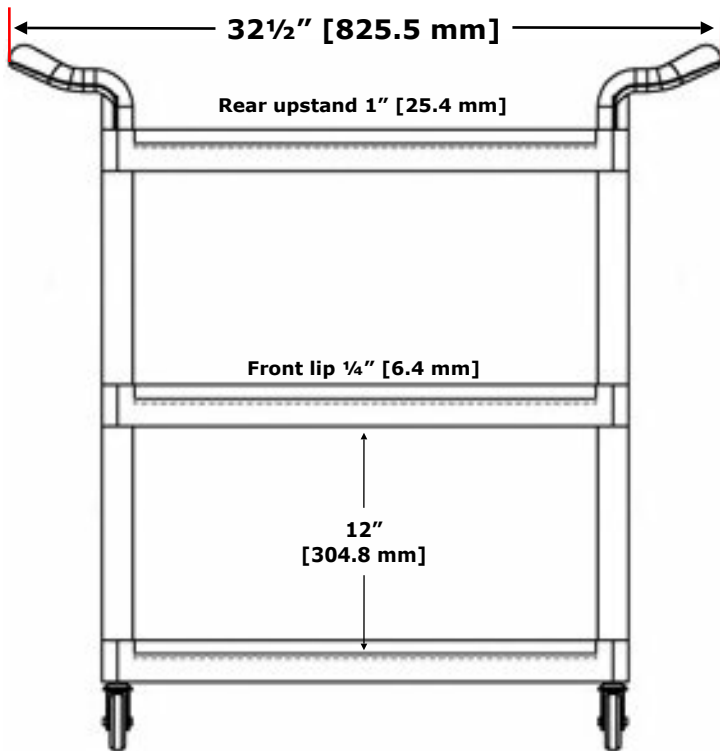

BUILT STRONG - BUILT TOUGH

STAINLESS STEEL EQUIPMENT

WWW.ACE-UK.COM

HEAVY DUTY
INDUSTRIAL
COMMERCIAL
MEDICAL
VETERINARY
RETAIL
WHOLESALE

T1632 - three tier mini trolley polypropylene and aluminium

ACE POLYPROPYLENE TROLLEYS