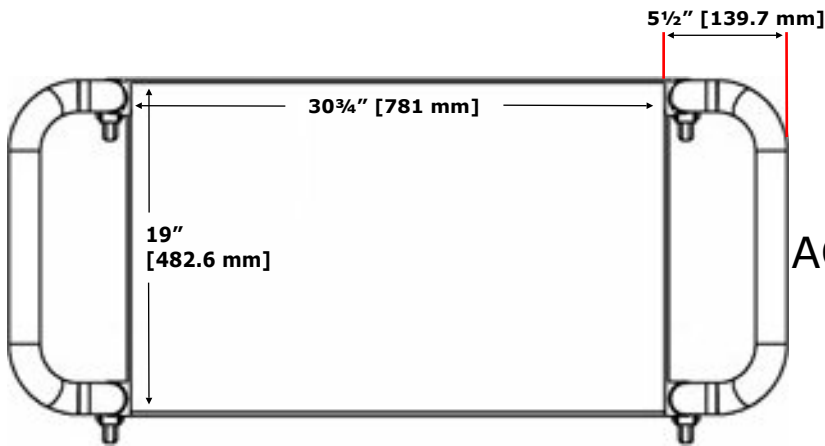

BUILT STRONG - BUILT TOUGH

STAINLESS STEEL EQUIPMENT

WWW.ACE-UK.COM

HEAVY DUTY
INDUSTRIAL
COMMERCIAL
MEDICAL
VETERINARY
RETAIL
WHOLESALE

T2042 - three tier maxi trolley polypropylene and aluminium

ACE POLYPROPYLENE TROLLEYS