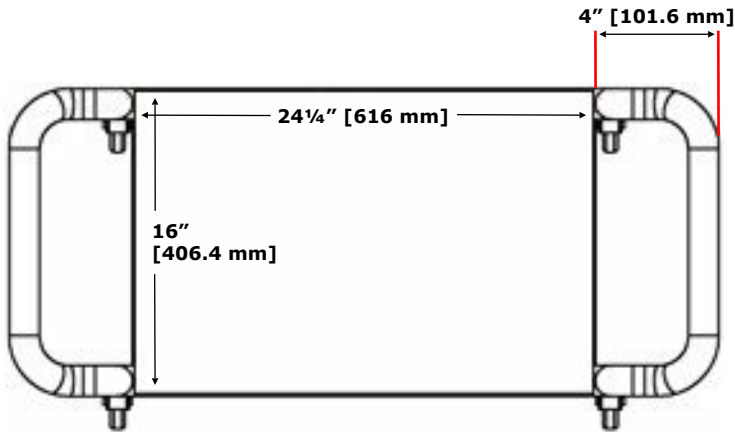

BUILT STRONG - BUILT TOUGH

STAINLESS STEEL EQUIPMENT

WWW.ACE-UK.COM

HEAVY DUTY
INDUSTRIAL
COMMERCIAL
MEDICAL
VETERINARY
RETAIL
WHOLESALE

T1632 - three tier mini trolley polypropylene and aluminium

ACE POLYPROPYLENE TROLLEYS