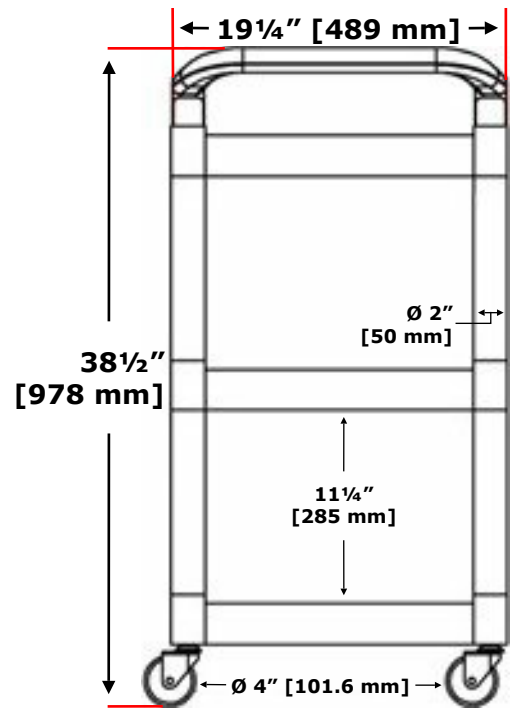

BUILT STRONG - BUILT TOUGH

STAINLESS STEEL EQUIPMENT

WWW.ACE-UK.COM

HEAVY DUTY
INDUSTRIAL
COMMERCIAL
MEDICAL
VETERINARY
RETAIL
WHOLESALE

T2042 - three tier maxi trolley polypropylene and aluminium

ACE POLYPROPYLENE TROLLEYS