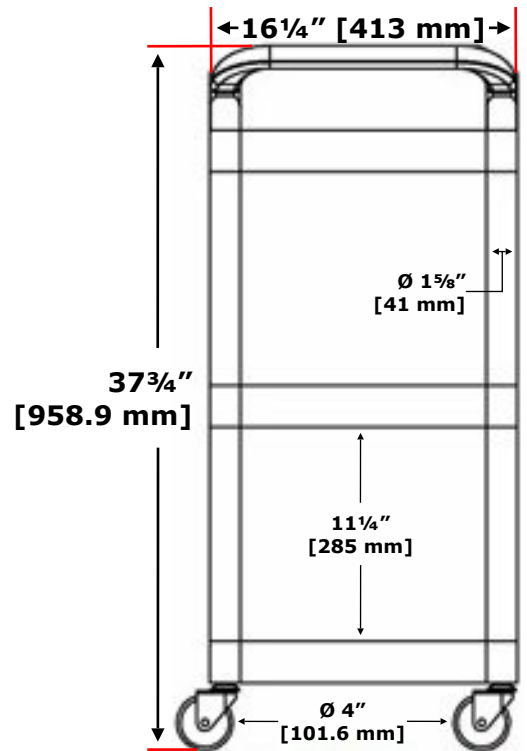

BUILT STRONG - BUILT TOUGH

STAINLESS STEEL EQUIPMENT

WWW.ACE-UK.COM

HEAVY DUTY
INDUSTRIAL
COMMERCIAL
MEDICAL
VETERINARY
RETAIL
WHOLESALE

T1632 - three tier mini trolley polypropylene and aluminium

ACE POLYPROPYLENE TROLLEYS