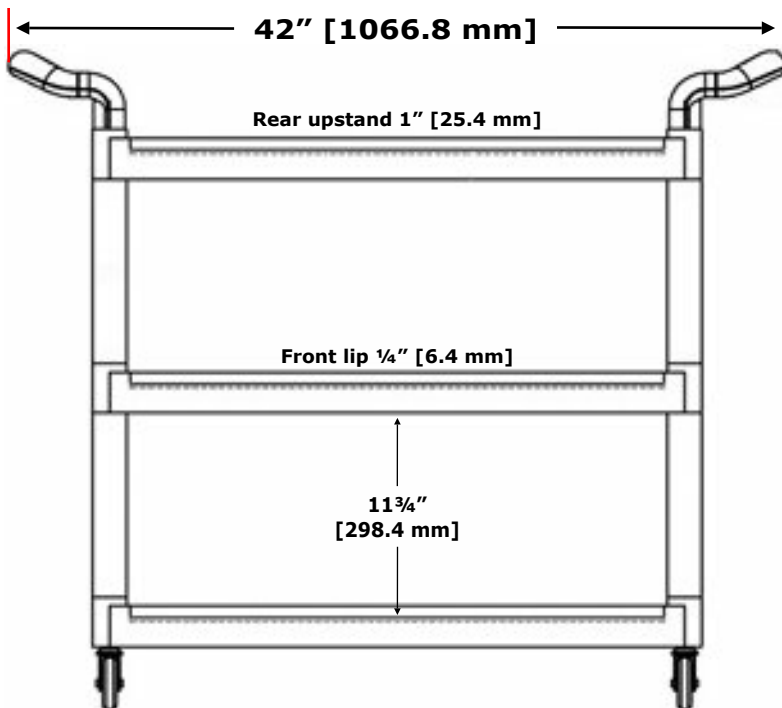

BUILT STRONG - BUILT TOUGH

STAINLESS STEEL EQUIPMENT

WWW.ACE-UK.COM

HEAVY DUTY
INDUSTRIAL
COMMERCIAL
MEDICAL
VETERINARY
RETAIL
WHOLESALE

T2042 - three tier maxi trolley polypropylene and aluminium

ACE POLYPROPYLENE TROLLEYS