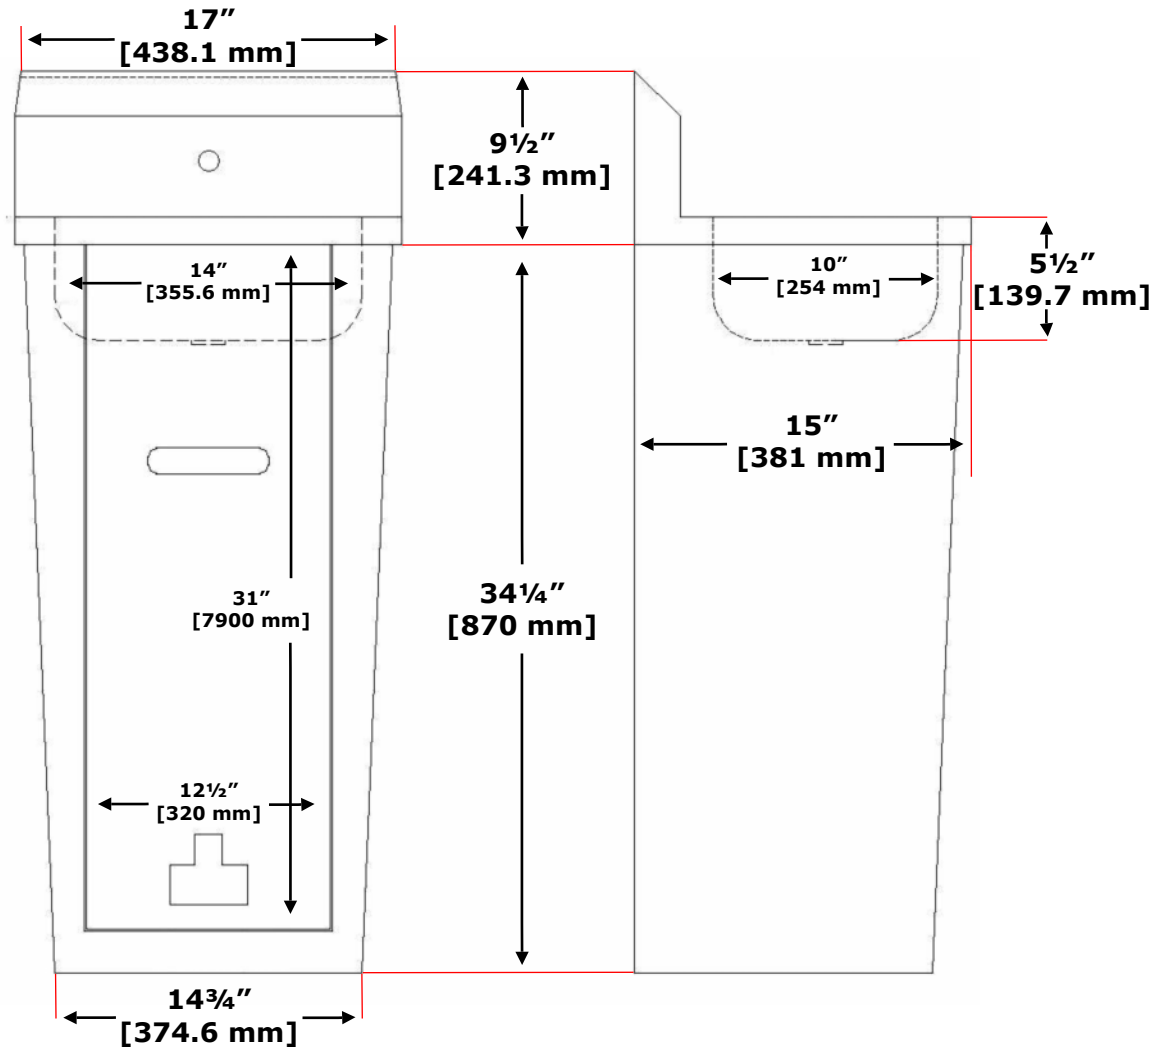

BUILT STRONG - BUILT TOUGH

STAINLESS STEEL EQUIPMENT

WWW.ACE-UK.COM

HEAVY DUTY
INDUSTRIAL
COMMERCIAL
MEDICAL
VETERINARY
RETAIL
WHOLESALE

WASH HAND BASIN

foot operated tap with swivel gooseneck spout
304 stainless steel