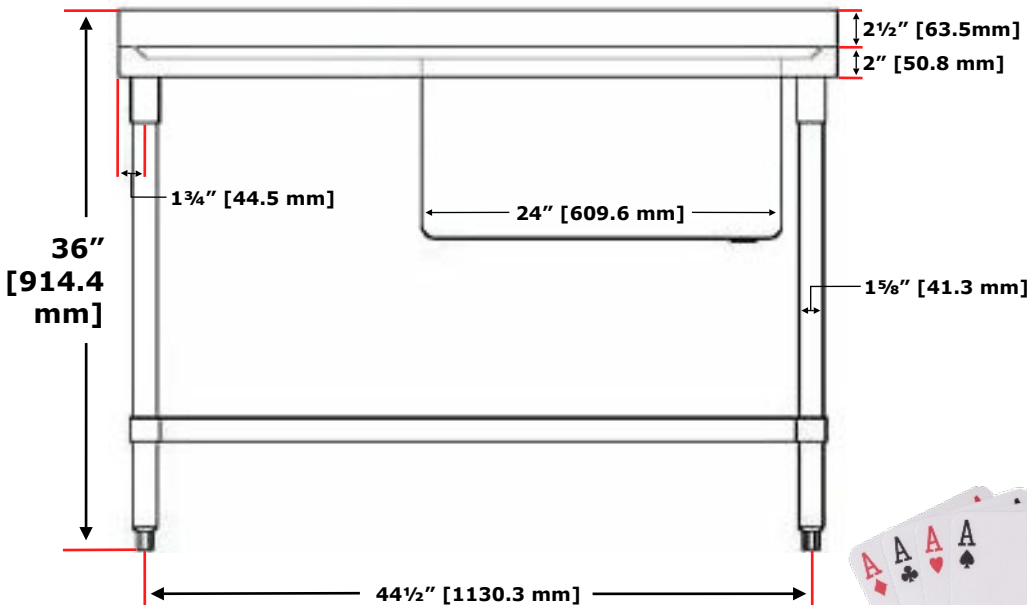

SSLB424-2
12" [304.8 mm] extra deep bowl

Adjustable Shelf Height

ACE STAINLESS STEEL SINKS

**AMERICAN
CATERING
EQUIPMENT**

AMERICAN CATERING EQUIPMENT (UK) LIMITED
5 CHANTRY COURT
SOVEREIGN WAY
CHESTER WEST
CHESTER CH1 4QN
UNITED KINGDOM
TELEPHONE: 44 (0) 1244 381281
FAX: 44 (0) 1244 381700
OFFICE: FSE@ACE-UK.COM
PARTS: PARTS@ACE-UK.COM
WEBSITE: WWW.ACE-UK.COM

BUILT STRONG - BUILT TOUGH

STAINLESS STEEL EQUIPMENT

WWW.ACE-UK.COM

HEAVY DUTY
INDUSTRIAL
COMMERCIAL
MEDICAL
VETERINARY
RETAIL
WHOLESALE

SSRB - single right hand bowl sink 18 gauge 304 stainless steel

SSRB424-1
10" [254 mm] deep bowl

SSRB424-2
12" [304.8 mm] extra deep bowl

Adjustable Shelf Height

ACE STAINLESS STEEL SINKS

**AMERICAN
CATERING
EQUIPMENT**

AMERICAN CATERING EQUIPMENT (UK) LIMITED
5 CHANTRY COURT
SOVEREIGN WAY
CHESTER WEST
CHESTER CH1 4QN
UNITED KINGDOM
TELEPHONE: 44 (0) 1244 381281
FAX: 44 (0) 1244 381700
OFFICE: FSE@ACE-UK.COM
PARTS: PARTS@ACE-UK.COM
WEBSITE: WWW.ACE-UK.COM