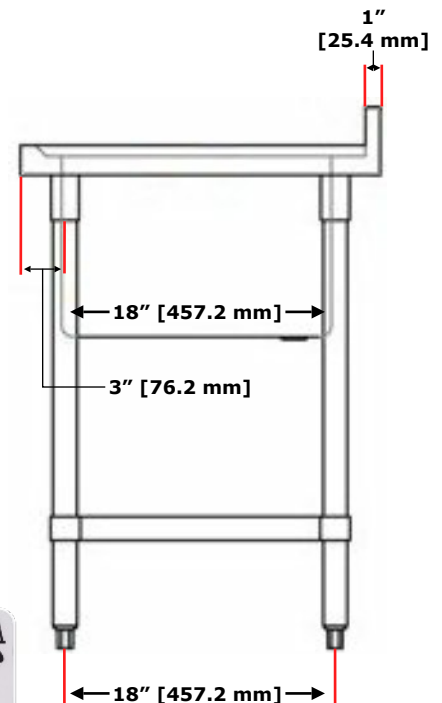

SSLB424-2
12" [304.8 mm] extra deep bowl

Adjustable Shelf Height

ACE STAINLESS STEEL SINKS

**AMERICAN
CATERING
EQUIPMENT**

AMERICAN CATERING EQUIPMENT (UK) LIMITED
5 CHANTRY COURT
SOVEREIGN WAY
CHESTER WEST
CHESTER CH1 4QN
UNITED KINGDOM
TELEPHONE: 44 (0) 1244 381281
FAX: 44 (0) 1244 381700
OFFICE: FSE@ACE-UK.COM
PARTS: PARTS@ACE-UK.COM
WEBSITE: WWW.ACE-UK.COM

BUILT STRONG - BUILT TOUGH

STAINLESS STEEL EQUIPMENT

WWW.ACE-UK.COM

HEAVY DUTY
INDUSTRIAL
COMMERCIAL
MEDICAL
VETERINARY
RETAIL
WHOLESALE

SSRB - single right hand bowl sink 18 gauge 304 stainless steel

SSRB424-1
10" [254 mm] deep bowl

SSRB424-2
12" [304.8 mm] extra deep bowl

Adjustable Shelf Height

ACE STAINLESS STEEL SINKS

**AMERICAN
CATERING
EQUIPMENT**

AMERICAN CATERING EQUIPMENT (UK) LIMITED
5 CHANTRY COURT
SOVEREIGN WAY
CHESTER WEST
CHESTER CH1 4QN
UNITED KINGDOM
TELEPHONE: 44 (0) 1244 381281
FAX: 44 (0) 1244 381700
OFFICE: FSE@ACE-UK.COM
PARTS: PARTS@ACE-UK.COM
WEBSITE: WWW.ACE-UK.COM