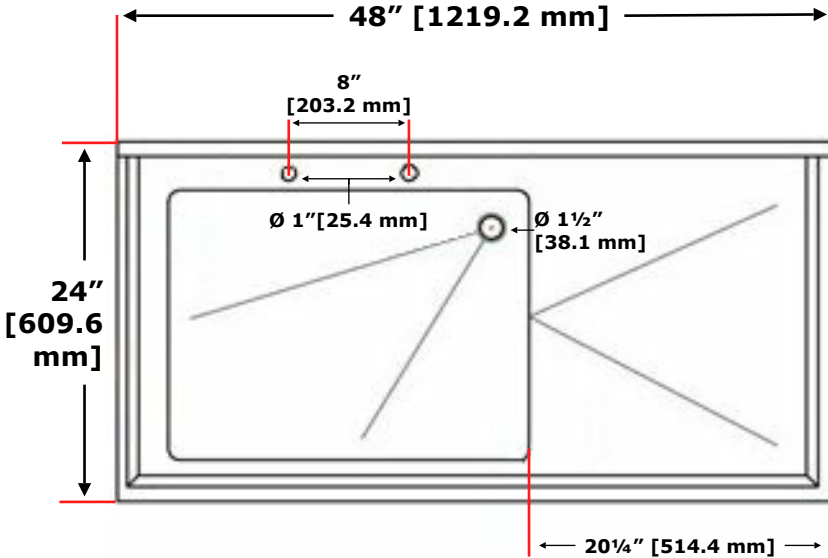

BUILT STRONG - BUILT TOUGH

STAINLESS STEEL EQUIPMENT

WWW.ACE-UK.COM

HEAVY DUTY
INDUSTRIAL
COMMERCIAL
MEDICAL
VETERINARY
RETAIL
WHOLESALE

SSLB - single left hand bowl sink 18 gauge 304 stainless steel

SSLB424-1
10" [254 mm] deep bowl

SSLB424-2
12" [304.8 mm] extra deep bowl

Adjustable Shelf Height

ACE STAINLESS STEEL SINKS

**AMERICAN
CATERING
EQUIPMENT**

AMERICAN CATERING EQUIPMENT (UK) LIMITED
5 CHANTRY COURT
SOVEREIGN WAY
CHESTER WEST
CHESTER CH1 4QN
UNITED KINGDOM
TELEPHONE: 44 (0) 1244 381281
FAX: 44 (0) 1244 381700
OFFICE: FSE@ACE-UK.COM
PARTS: PARTS@ACE-UK.COM
WEBSITE: WWW.ACE-UK.COM

BUILT STRONG - BUILT TOUGH

STAINLESS STEEL EQUIPMENT

WWW.ACE-UK.COM

HEAVY DUTY
INDUSTRIAL
COMMERCIAL
MEDICAL
VETERINARY
RETAIL
WHOLESALE

SSRB - single right hand bowl sink 18 gauge 304 stainless steel

SSRB424-1
10" [254 mm] deep bowl

SSRB424-2
12" [304.8 mm] extra deep bowl

Adjustable Shelf Height

ACE STAINLESS STEEL SINKS

**AMERICAN
CATERING
EQUIPMENT**

AMERICAN CATERING EQUIPMENT (UK) LIMITED
5 CHANTRY COURT
SOVEREIGN WAY
CHESTER WEST
CHESTER CH1 4QN
UNITED KINGDOM
TELEPHONE: 44 (0) 1244 381281
FAX: 44 (0) 1244 381700
OFFICE: FSE@ACE-UK.COM
PARTS: PARTS@ACE-UK.COM
WEBSITE: WWW.ACE-UK.COM