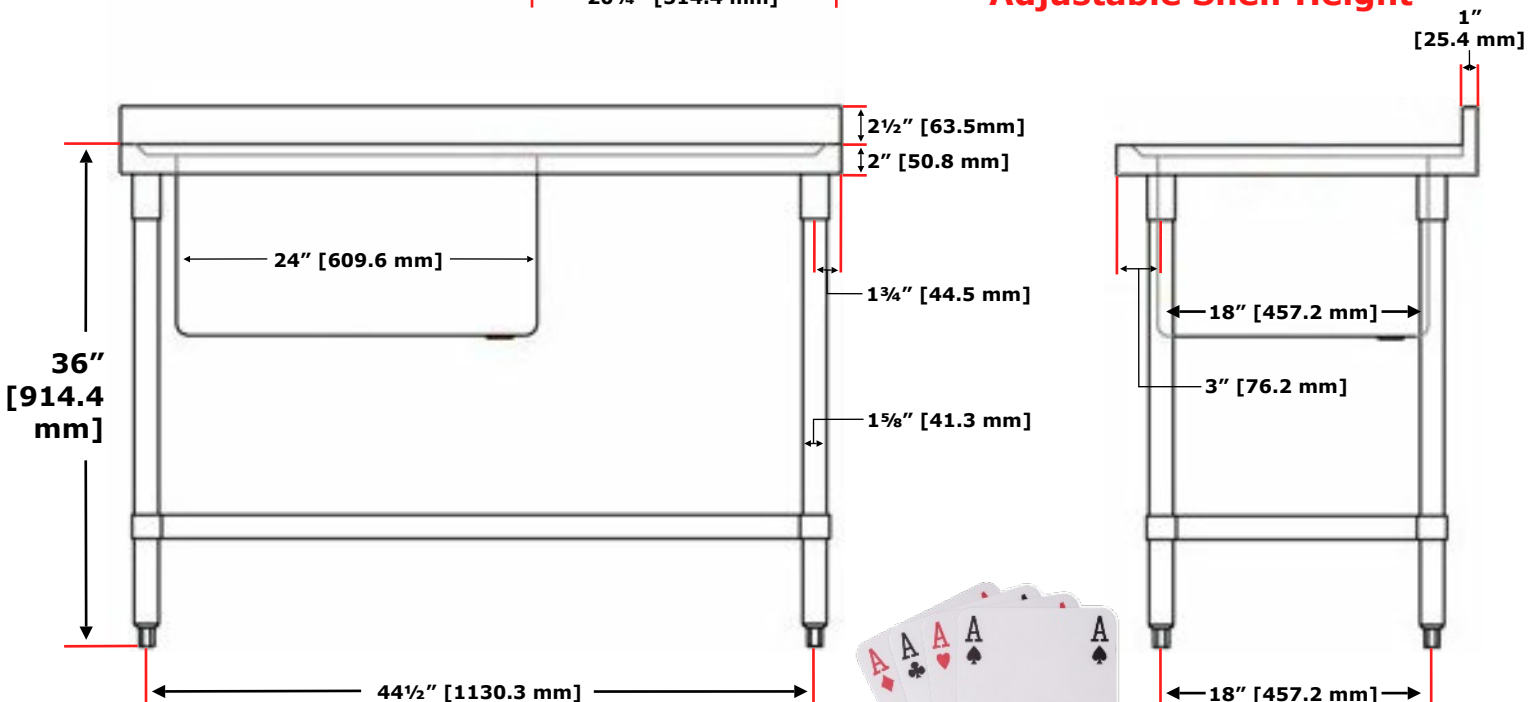

BUILT STRONG - BUILT TOUGH

STAINLESS STEEL EQUIPMENT

WWW.ACE-UK.COM

HEAVY DUTY
INDUSTRIAL
COMMERCIAL
MEDICAL
VETERINARY
RETAIL
WHOLESALE

SSLB - single left hand bowl sink 18 gauge 304 stainless steel

SSLB424-1
10" [254 mm] deep bowl

SSLB424-2
12" [304.8 mm] extra deep bowl

Adjustable Shelf Height

ACE STAINLESS STEEL SINKS

**AMERICAN
CATERING
EQUIPMENT**

AMERICAN CATERING EQUIPMENT (UK) LIMITED
5 CHANTRY COURT
SOVEREIGN WAY
CHESTER WEST
CHESTER CH1 4QN
UNITED KINGDOM
TELEPHONE: 44 (0) 1244 381281
FAX: 44 (0) 1244 381700
OFFICE: FSE@ACE-UK.COM
PARTS: PARTS@ACE-UK.COM
WEBSITE: WWW.ACE-UK.COM

BUILT STRONG - BUILT TOUGH

STAINLESS STEEL EQUIPMENT

WWW.ACE-UK.COM

HEAVY DUTY
INDUSTRIAL
COMMERCIAL
MEDICAL
VETERINARY
RETAIL
WHOLESALE

SSRB - single right hand bowl sink 18 gauge 304 stainless steel

SSRB424-1
10" [254 mm] deep bowl

SSRB424-2
12" [304.8 mm] extra deep bowl

Adjustable Shelf Height

ACE STAINLESS STEEL SINKS

**AMERICAN
CATERING
EQUIPMENT**

AMERICAN CATERING EQUIPMENT (UK) LIMITED
5 CHANTRY COURT
SOVEREIGN WAY
CHESTER WEST
CHESTER CH1 4QN
UNITED KINGDOM
TELEPHONE: 44 (0) 1244 381281
FAX: 44 (0) 1244 381700
OFFICE: FSE@ACE-UK.COM
PARTS: PARTS@ACE-UK.COM
WEBSITE: WWW.ACE-UK.COM