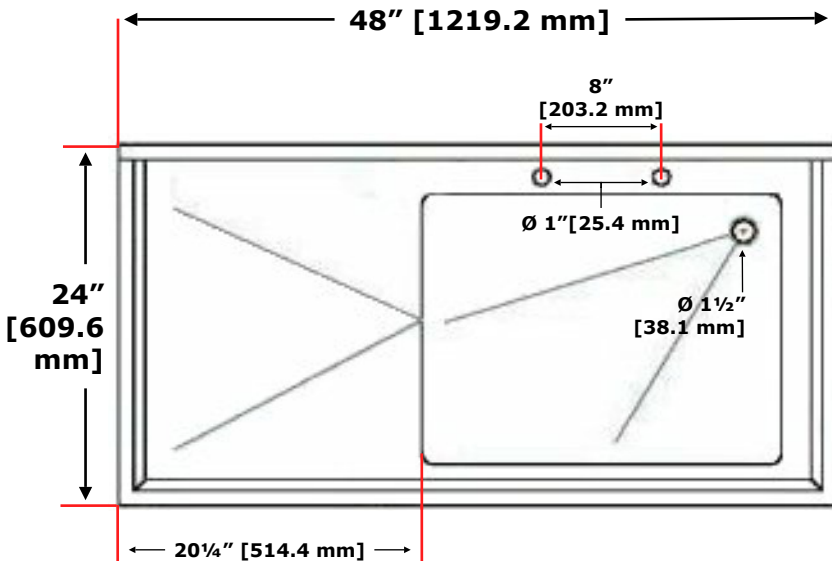

SSLB424-2
12" [304.8 mm] extra deep bowl

Adjustable Shelf Height

ACE STAINLESS STEEL SINKS

**AMERICAN
CATERING
EQUIPMENT**

AMERICAN CATERING EQUIPMENT (UK) LIMITED
5 CHANTRY COURT
SOVEREIGN WAY
CHESTER WEST
CHESTER CH1 4QN
UNITED KINGDOM
TELEPHONE: 44 (0) 1244 381281
FAX: 44 (0) 1244 381700
OFFICE: FSE@ACE-UK.COM
PARTS: PARTS@ACE-UK.COM
WEBSITE: WWW.ACE-UK.COM

BUILT STRONG - BUILT TOUGH

STAINLESS STEEL EQUIPMENT

WWW.ACE-UK.COM

HEAVY DUTY
INDUSTRIAL
COMMERCIAL
MEDICAL
VETERINARY
RETAIL
WHOLESALE

SSRB - single right hand bowl sink 18 gauge 304 stainless steel

SSRB424-1
10" [254 mm] deep bowl

SSRB424-2
12" [304.8 mm] extra deep bowl

Adjustable Shelf Height

ACE STAINLESS STEEL SINKS

**AMERICAN
CATERING
EQUIPMENT**

AMERICAN CATERING EQUIPMENT (UK) LIMITED
5 CHANTRY COURT
SOVEREIGN WAY
CHESTER WEST
CHESTER CH1 4QN
UNITED KINGDOM
TELEPHONE: 44 (0) 1244 381281
FAX: 44 (0) 1244 381700
OFFICE: FSE@ACE-UK.COM
PARTS: PARTS@ACE-UK.COM
WEBSITE: WWW.ACE-UK.COM