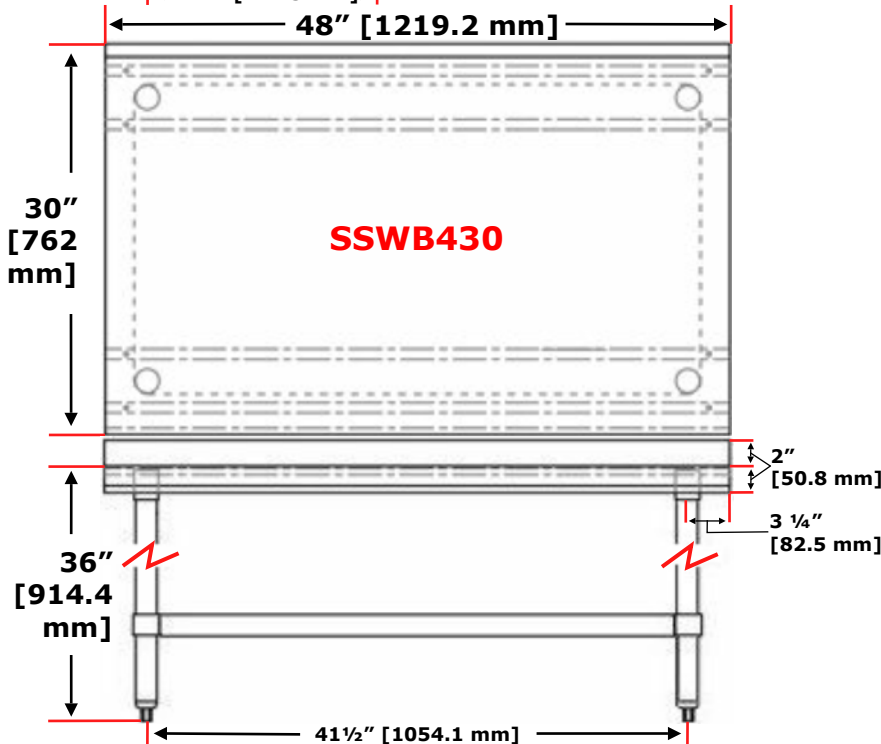

AMERICAN CATERING EQUIPMENT

AMERICAN CATERING EQUIPMENT (UK) LIMITED
5 CHANTRY COURT
SOVEREIGN WAY
CHESTER WEST
CHESTER CH1 4QN
UNITED KINGDOM
TELEPHONE: 44 (0) 1244 381281
FAX: 44 (0) 1244 381700
OFFICE: FSE@ACE-UK.COM
PARTS: PARTS@ACE-UK.COM
WEBSITE: WWW.ACE-UK.COM