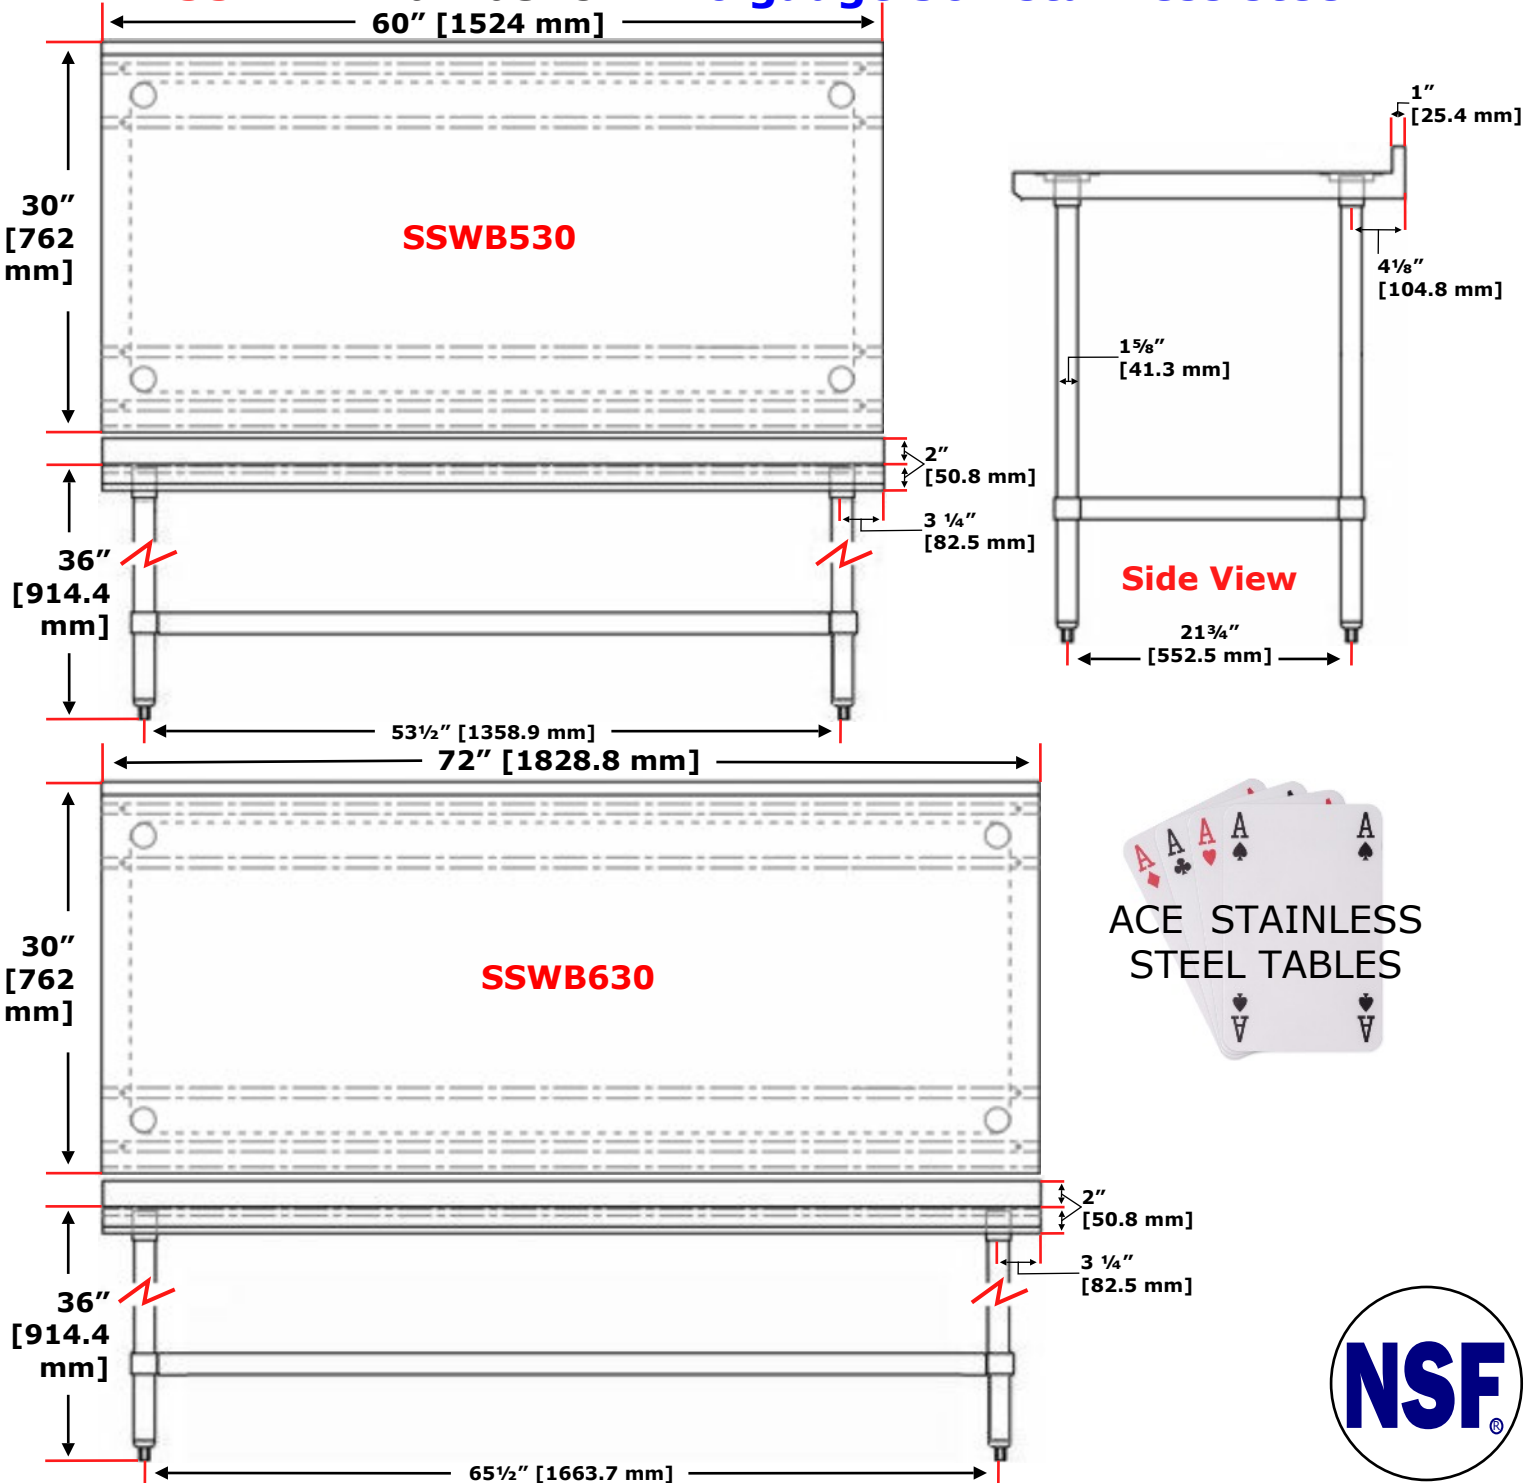

BUILT STRONG - BUILT TOUGH

STAINLESS STEEL EQUIPMENT

HEAVY DUTY
INDUSTRIAL
COMMERCIAL
MEDICAL
VETERINARY
RETAIL
WHOLESALE

WWW.ACE-UK.COM

SSWB - wall bench - 16 gauge 304 stainless steel

Adjustable Shelf Height

BUILT STRONG - BUILT TOUGH

STAINLESS STEEL EQUIPMENT

WWW.ACE-UK.COM

HEAVY DUTY
INDUSTRIAL
COMMERCIAL
MEDICAL
VETERINARY
RETAIL
WHOLESALE

SSWB - wall bench - 16 gauge 304 stainless steel

AMERICAN CATERING EQUIPMENT