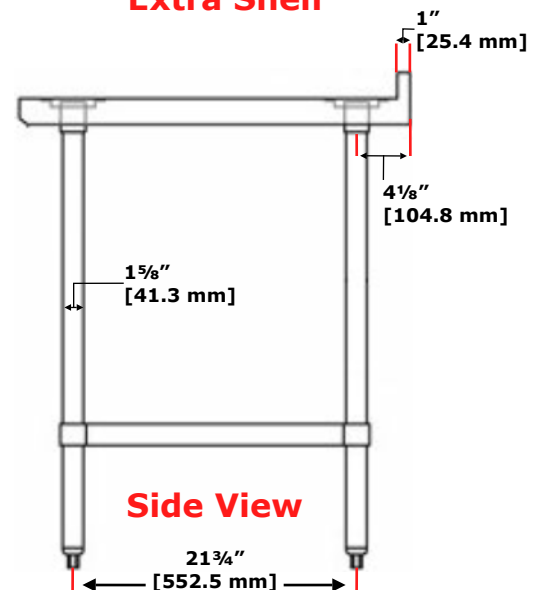

AMERICAN CATERING EQUIPMENT

AMERICAN CATERING EQUIPMENT (UK) LIMITED
5 CHANTRY COURT
SOVEREIGN WAY
CHESTER WEST
CHESTER CH1 4QN
UNITED KINGDOM
TELEPHONE: 44 (0) 1244 381281
FAX: 44 (0) 1244 381700
OFFICE: FSE@ACE-UK.COM
PARTS: PARTS@ACE-UK.COM
WEBSITE: WWW.ACE-UK.COM