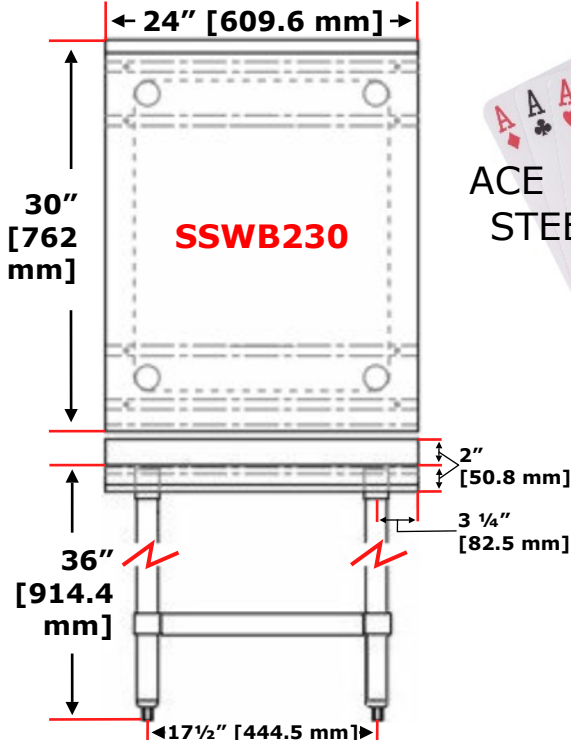

BUILT STRONG - BUILT TOUGH

STAINLESS STEEL EQUIPMENT

HEAVY DUTY
INDUSTRIAL
COMMERCIAL
MEDICAL
VETERINARY
RETAIL
WHOLESALE

WWW.ACE-UK.COM

SSWB - wall bench - 16 gauge 304 stainless steel

Adjustable Shelf Height