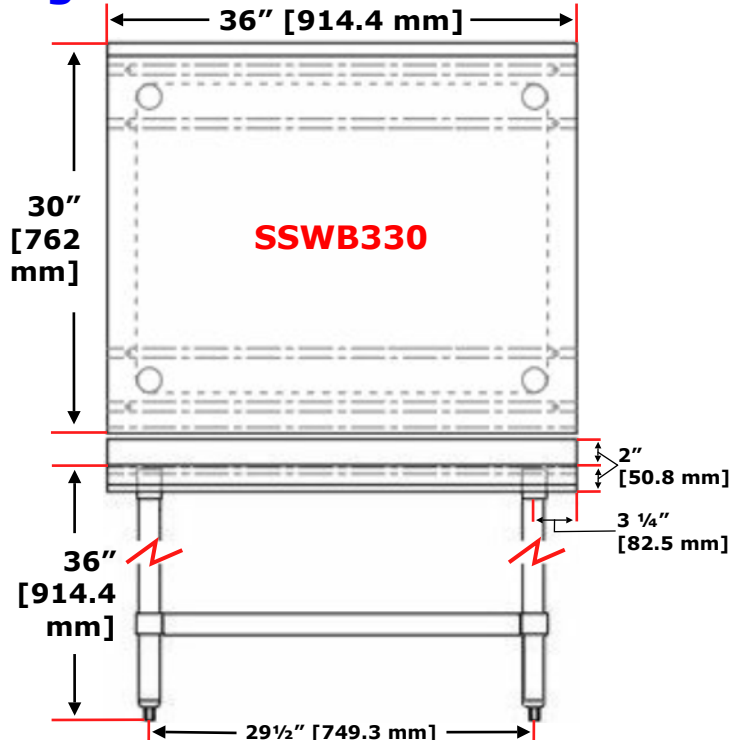

BUILT STRONG - BUILT TOUGH

STAINLESS STEEL EQUIPMENT

HEAVY DUTY
INDUSTRIAL
COMMERCIAL
MEDICAL
VETERINARY
RETAIL
WHOLESALE

WWW.ACE-UK.COM

SSWB - wall bench - 16 gauge 304 stainless steel

Adjustable Shelf Height