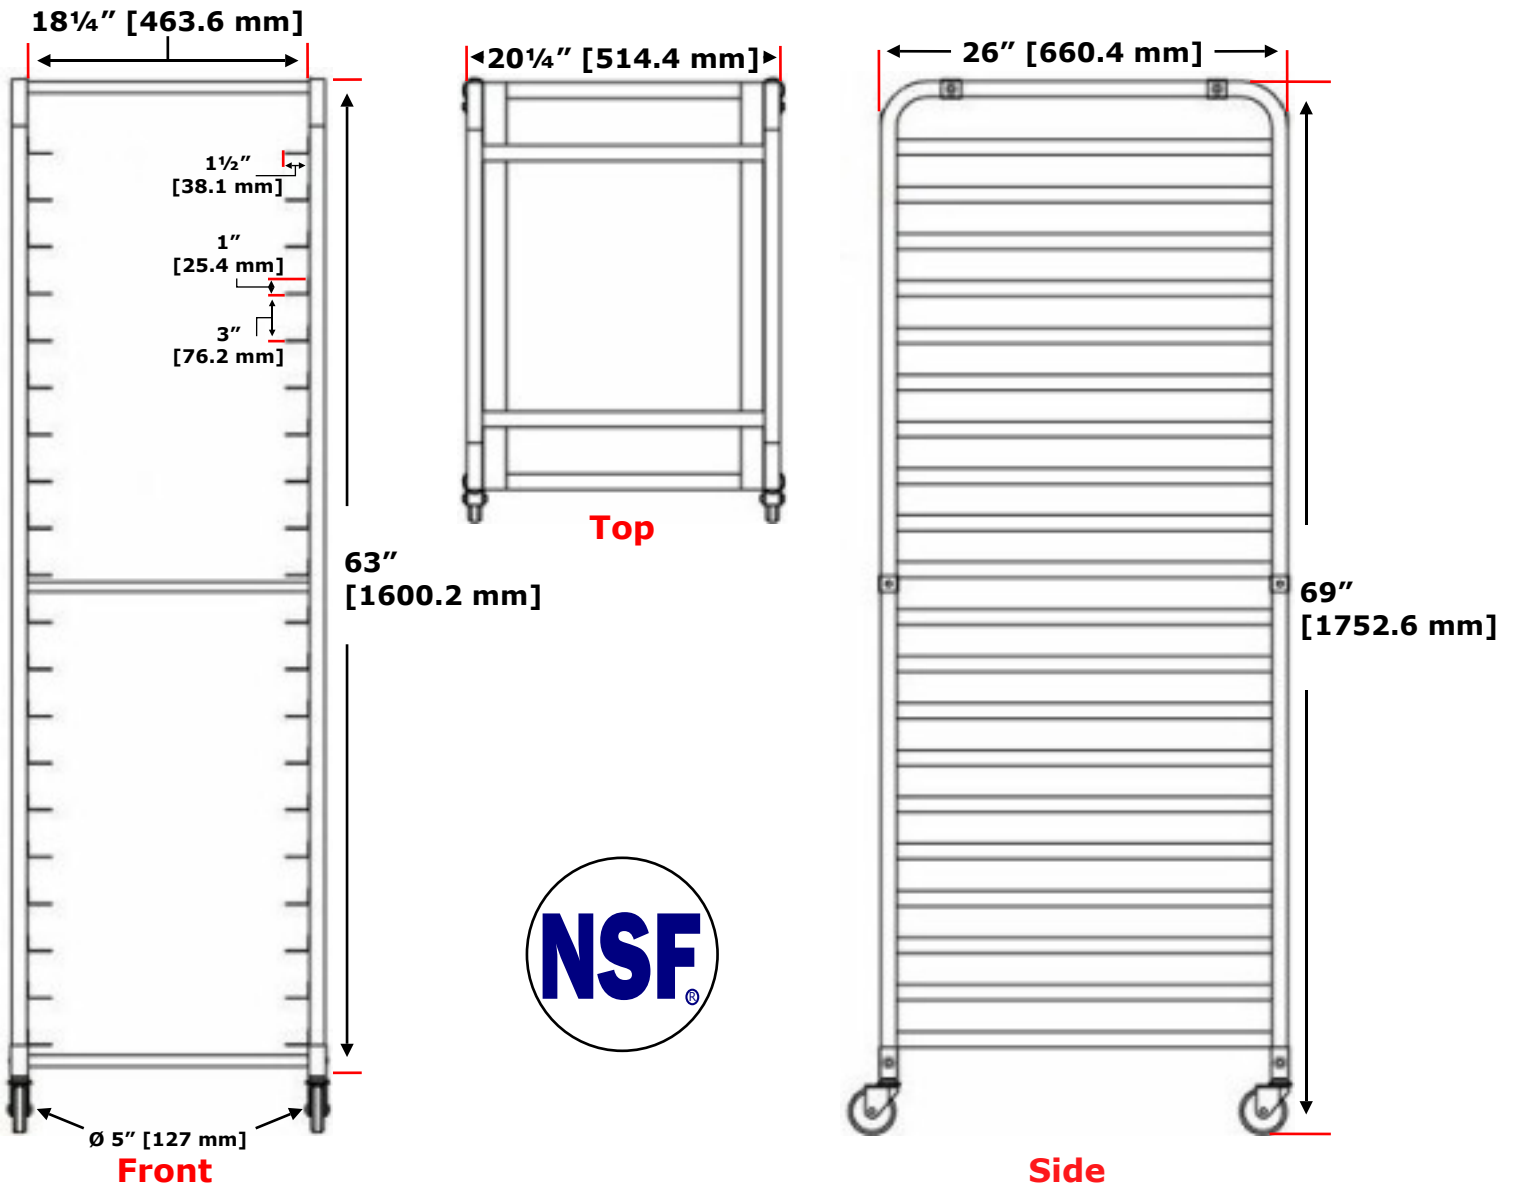

ASPR20-C
mobile pan rack
aluminium

ACE ALUMINIUM MOBILE PAN RACK

AMERICAN CATERING EQUIPMENT (UK) LIMITED
 5 CHANTRY COURT
 SOVEREIGN WAY
 CHESTER WEST
 CHESTER CH1 4QN
 UNITED KINGDOM

TEL: + 44 (0) 1244 381281
 FAX: + 44 (0) 1244 381700
 E-MAIL: fse@ace-uk.com
 SKYPE: ace-uk.com
 WEBSITE: stainlesssteeltrolley.co.uk