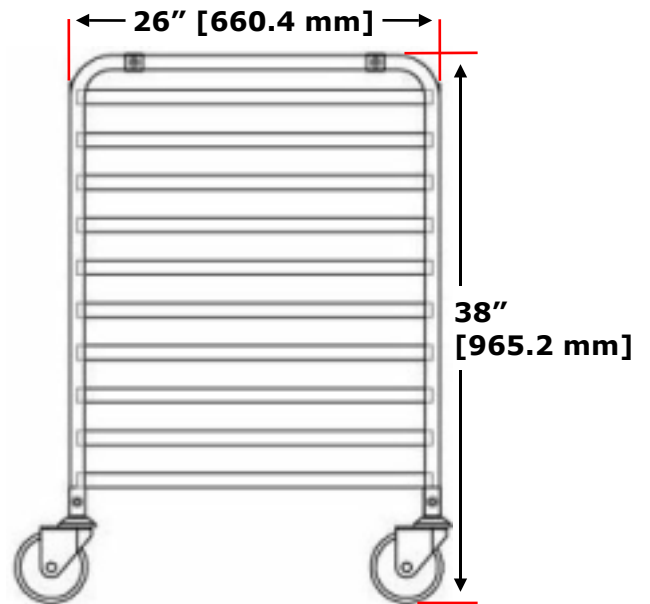

**AMERICAN
CATERING
EQUIPMENT**

**ASPR10-C
mobile pan rack
aluminium**

Top

ACE ALUMINIUM MOBILE PAN RACK

Front

Side

**AMERICAN
CATERING
EQUIPMENT**

AMERICAN CATERING EQUIPMENT (UK) LIMITED
 5 CHANTRY COURT
 SOVEREIGN WAY
 CHESTER WEST
 CHESTER CH1 4QN
 UNITED KINGDOM