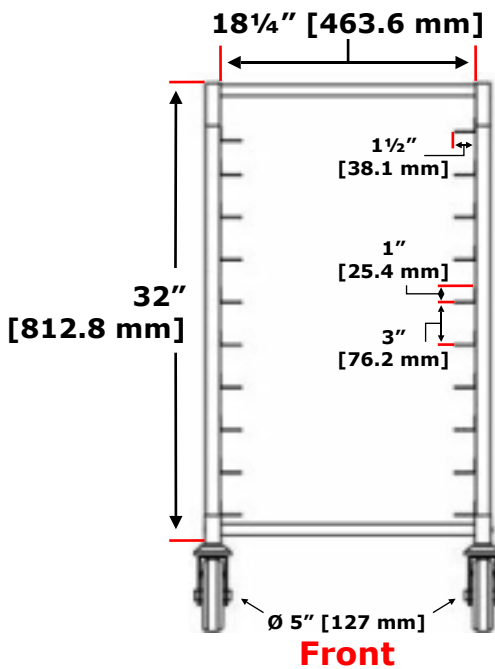

**AMERICAN
CATERING
EQUIPMENT**

**ASPR10-C
mobile pan rack
aluminium**

Top

ACE ALUMINIUM MOBILE PAN RACK

Front

Side

**AMERICAN
CATERING
EQUIPMENT**

AMERICAN CATERING EQUIPMENT (UK) LIMITED
 5 CHANTRY COURT
 SOVEREIGN WAY
 CHESTER WEST
 CHESTER CH1 4QN
 UNITED KINGDOM