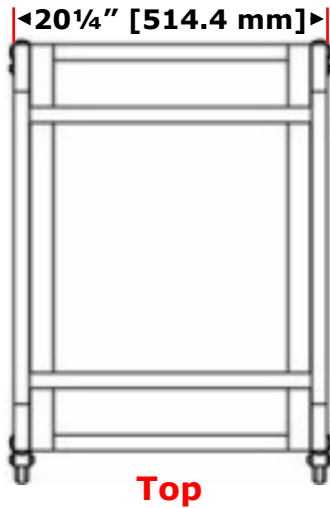

**AMERICAN
CATERING
EQUIPMENT**

**ASPR10-C
mobile pan rack
aluminium**

Top

ACE ALUMINIUM MOBILE PAN RACK

Front

Side

**AMERICAN
CATERING
EQUIPMENT**

AMERICAN CATERING EQUIPMENT (UK) LIMITED
 5 CHANTRY COURT
 SOVEREIGN WAY
 CHESTER WEST
 CHESTER CH1 4QN
 UNITED KINGDOM