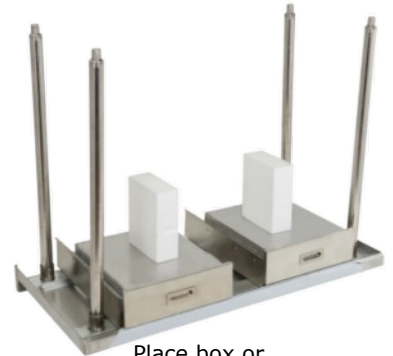

CARTON CONTENTS

- 1 X WORK TOP
 - 1 X UNDERSHELF
 - 4 X LEGS
 - 4 X BULLET FEET (TABLES)
- OR**
- 4 X CASTORS (EQUIPMENT STANDS)
 - 1 X BAG SET SCREWS
WITH ALLEN KEY

ACE STAINLESS STEEL TABLES

OPTIONS

- FLANGED FEET (TABLES)
- CASTORS (TABLES)
- EXTRA STANDARD UNDERSHELF
- 304 STAINLESS STEEL UNDERSHELF IN LIEU STANDARD UNDERSHELF
- EXTRA 304 STAINLESS STEEL UNDERSHELF
- TIE-BAR IN LIEU UNDERSHELF

**TABLE - SSCT - SSCN - SSWB - SSUT
EQUIPMENT STAND - SSES**

ASSEMBLY INSTRUCTIONS

Place work top on a flat surface underside up
See separate instructions for drawers

Insert legs into sockets

Place box or similar on underside of table

Place shelf underside up over the legs and level

Tighten set screws (2 per corner) to secure shelf
DO NOT OVER TIGHTEN

Repeat for optional extra shelf

Tighten set screws (2 per leg) securing underframe to table top
DO NOT OVER TIGHTEN

Flanged feet slide into leg secured by clip

Castors slide into leg tighten nut with spanner to secure

ACE STAINLESS STEEL TABLES

For clear-under models assemble optional tie bar, place and fix as shelf above