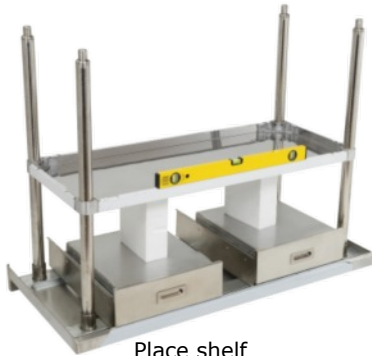

**TABLE - SSCT - SSCN - SSWB - SSUT
EQUIPMENT STAND - SSES**

ASSEMBLY INSTRUCTIONS

Place work top on a flat surface underside up
See separate instructions for drawers

Insert legs into sockets

Place box or similar on underside of table

Place shelf underside up over the legs and level

Tighten set screws (2 per corner) to secure shelf
DO NOT OVER TIGHTEN

Repeat for optional extra shelf

Tighten set screws (2 per leg) securing underframe to table top
DO NOT OVER TIGHTEN